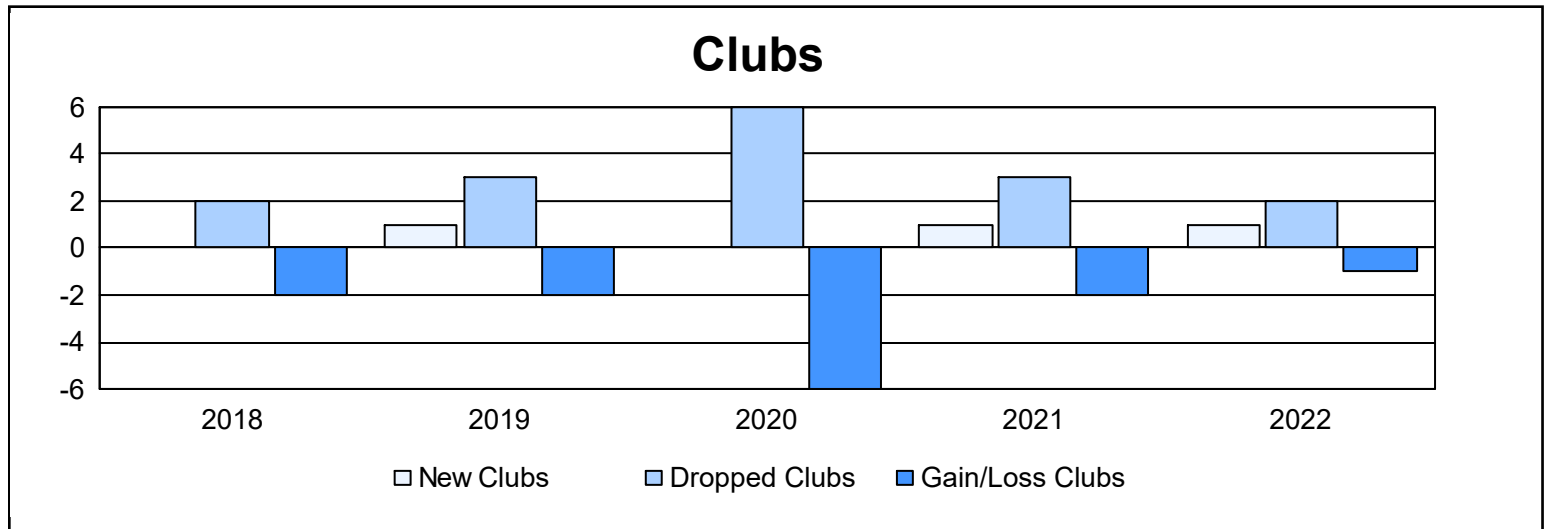

Year	New Clubs	Dropped Clubs	Gain/ Loss Clubs	New Members	Charter Members	Reinstate Members	Transfer Members	Total Member Added	Total Members Dropped	Gain/ Loss Members
2017-2018	0	2	-2	134	2	3	12	151	159	-8
2018-2019	1	3	-2	84	28	1	4	117	121	-4
2019-2020	0	6	-6	43	5	29	4	81	223	-142
2020-2021	1	3	-2	33	21	15	6	75	115	-40
2021-2022	1	2	-1	82	26	1	7	116	117	-1
<b>Average</b>	<b>1</b>	<b>3</b>	<b>-3</b>	<b>75</b>	<b>16</b>	<b>10</b>	<b>7</b>	<b>108</b>	<b>147</b>	<b>-39</b>

### Membership Composition June 2022 Cumulative