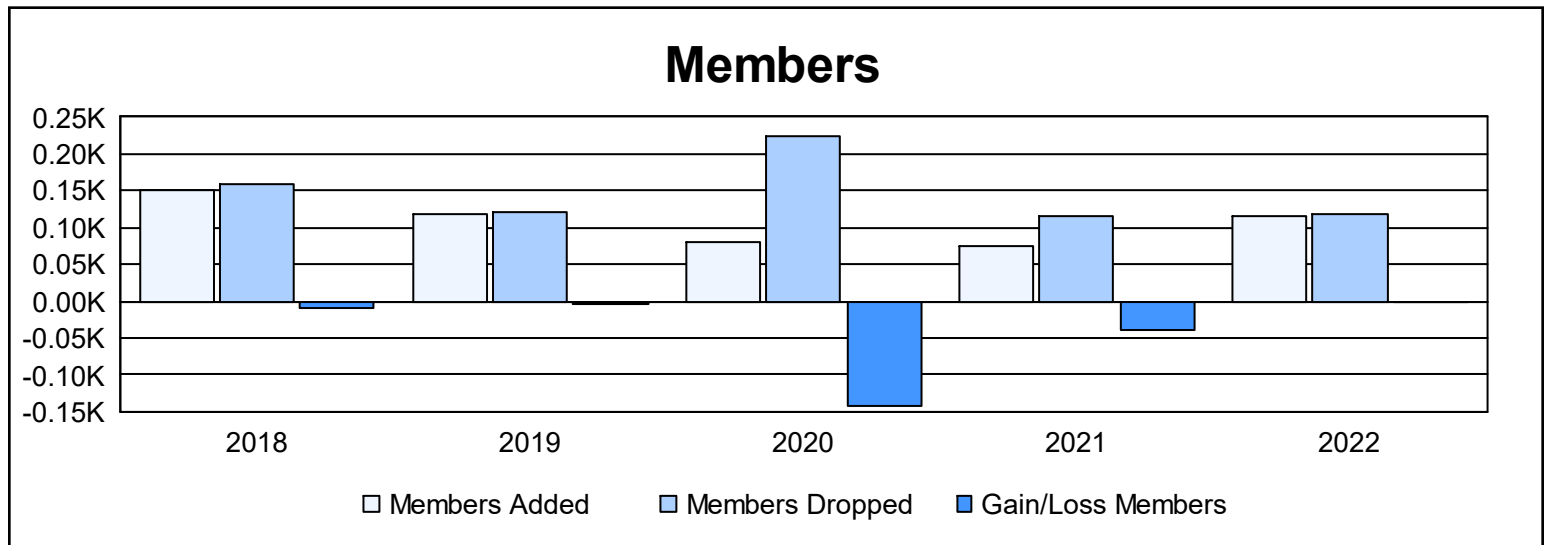

Year	New Clubs	Dropped Clubs	Gain/ Loss Clubs	New Members	Charter Members	Reinstate Members	Transfer Members	Total Member Added	Total Members Dropped	Gain/ Loss Members
2017-2018	0	2	-2	134	2	3	12	151	159	-8
2018-2019	1	3	-2	84	28	1	4	117	121	-4
2019-2020	0	6	-6	43	5	29	4	81	223	-142
2020-2021	1	3	-2	33	21	15	6	75	115	-40
2021-2022	1	2	-1	82	26	1	7	116	117	-1
<b>Average</b>	<b>1</b>	<b>3</b>	<b>-3</b>	<b>75</b>	<b>16</b>	<b>10</b>	<b>7</b>	<b>108</b>	<b>147</b>	<b>-39</b>

### Membership Composition June 2022 Cumulative