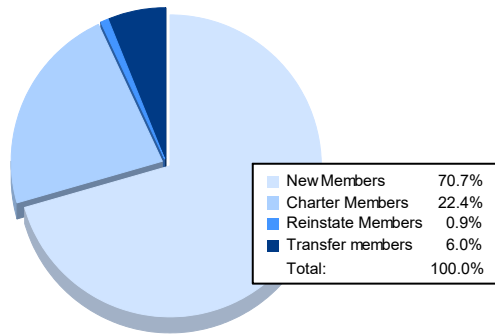

Year	New Clubs	Dropped Clubs	Gain/ Loss Clubs	New Members	Charter Members	Reinstate Members	Transfer Members	Total Member Added	Total Members Dropped	Gain/ Loss Members
2017-2018	0	2	-2	134	2	3	12	151	159	-8
2018-2019	1	3	-2	84	28	1	4	117	121	-4
2019-2020	0	6	-6	43	5	29	4	81	223	-142
2020-2021	1	3	-2	33	21	15	6	75	115	-40
2021-2022	1	2	-1	82	26	1	7	116	117	-1
<b>Average</b>	<b>1</b>	<b>3</b>	<b>-3</b>	<b>75</b>	<b>16</b>	<b>10</b>	<b>7</b>	<b>108</b>	<b>147</b>	<b>-39</b>

### Membership Composition June 2022 Cumulative